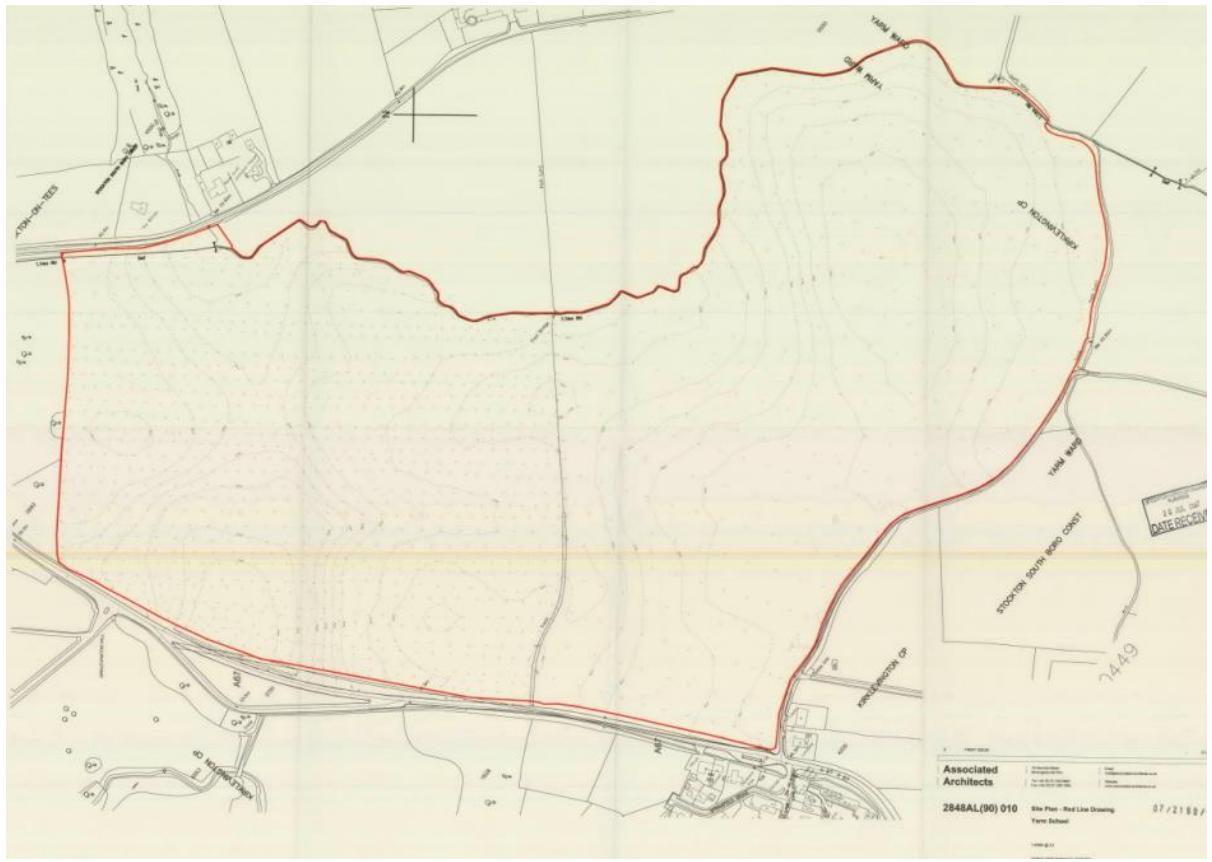

Appendix 1 – Site Location

Appendix 2 – Indicative Site Layout

Appendix 3 – Design Images

View of Main Entrance

Academic Courtyard

Lower School

Typical View of Cloister

Music Department

The Colonnade

07/2190/--

Appendix 3 – Design Images

2848 2.4

Drawn by: Checked by: Date:

Yarm School Relocation
Town End Farm

Associated Architects

14 Moorhouse Street Birmingham B2 2JY	Email: info@associatedarchitects.co.uk
Tel: +44 (0)121 221 8500	Website: www.associatedarchitects.co.uk
Fax: +44 (0)121 221 1999	

2848 2.4 Isometric View of the Site

Appendix 3 – Design Images

Appendix 4 – Site Study

Figure ii - Site Study